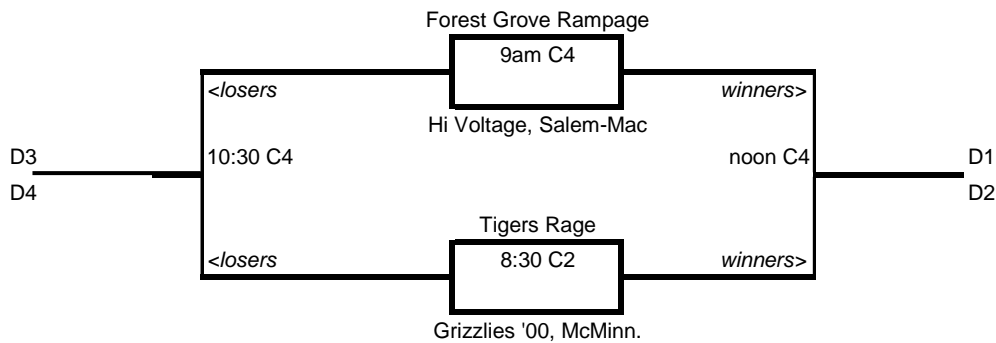

updated at 10pm Friday night, and 6:30 Sat. & Sun. mornings
youthfastpitch.com youthfastpitch@gmail.com

Coaches - tell us you got your start times by email, youthfastpitch@aol.com or call 503-864-4487, ext. 200

C = Crater Complex, 203 Foothills Drive, Newberg J = Jaquith Park, 1400 Main St., Newberg

S= Sherwood High School, located at 1155 Meinecke Road

WL=West Linn, Willamette Park, 10th Street Exit off I-205, go 1 block south to T in road, go right on Willamette Dr., then go 2 blocks and turn left on 12th Street, go straight into park

K= KYSA fields 5401 Ridge Dr NE, Keizer, OR 97303 (DO NOT PARK IN CHURCH PARKING LOT!)

No alcohol, tobacco , pets, camping, bbqs

SATURDAY

(pool games seed into Sunday brackets)

<u>POOL A (in Sherwood)</u>				<u>POOL A</u>	win	loss	ties	runs allowed	finish
1:30	S5	Fireballs	vs. West Linn	Sherwood Fireballs					
3pm	S5	Fireballs	vs. LO Renegades	Lake Oswego Renegades					
4:30	S5	West Linn	vs. LO Renegades	West Linn (Williams)					

<u>POOL B (in Newberg)</u>				<u>POOL B</u>	win	loss	ties	runs allowed	finish
1:30	C4	Rallycats	vs. Canby Wildcats	Rallycats, West Metro					
3pm	C4	Salem Rise	vs. Canby Wildcats	Salem Rise					
4:30	C4	Salem Rise	vs. Rallycats	Canby Wildcats					

<u>POOL C (in Keizer)</u>				<u>POOL C</u>	win	loss	ties	runs allowed	finish
8:30	K10	Central Black	vs. Albany Wildcats	Central Black					
10am	K10	Eugene Thunder	vs. Albany Wildcats	Albany Wildcats					
11:30	K10	Eugene Thunder	vs. Central Black	Eugene Thunder					

POOL D (in Newberg)