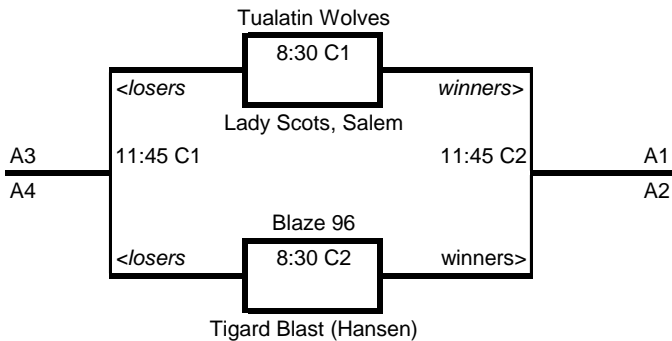

J = Jaquith Park, 1400 Main, Newberg

C = Crater Complex, 203 Foothills Drive, Newberg

WL=West Linn, Willamette Park, 10th Street Exit off I-205, go 1 block south to T in road, go right on Willamette Dr., then go 2 blocks and turn left on 12th Street, go straight into park

No alcohol or tobacco allowed

No dogs, overnight camping, BBQ's in Newberg

pool play seeds into Sunday brackets

SATURDAY

POOL A ("B" at Newberg)

POOL B ("B" at Newberg)

POOL C ("C" at West Linn both days)

10am	WL1	Raiders vs. Albany Nightmare
11:45	WL1	Raiders vs. Lady Bulldogs
1:15	WL1	Albany Nightmare vs. Olys
3pm	WL1	Lady Bulldogs vs. Panthers
4:45	WL1	Olys vs. Panthers