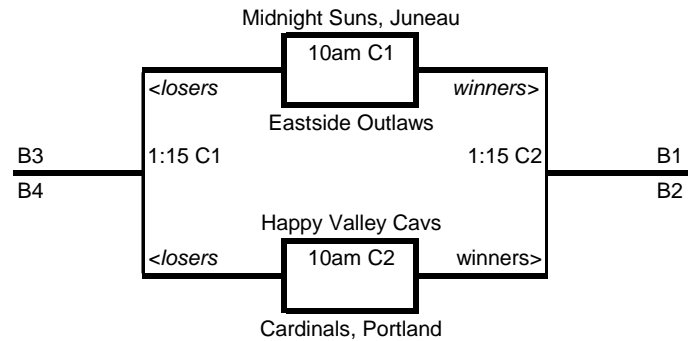

J = Jaquith Park, 1400 Main, Newberg

C = Crater Complex, 203 Foothills Drive, Newberg

WL=West Linn, Willamette Park, 10th Street Exit off I-205, go 1 block south to T in road, go right on Willamette Dr., then go 2 blocks and turn left on 12th Street, go straight into park

No alcohol or tobacco allowed

No dogs, overnight camping, BBQ's in Newberg

pool play seeds into Sunday brackets

SATURDAY

POOL A ("B" at Newberg)

POOL B ("B" at Newberg)

POOL C ("C" at West Linn both days)

10am	WL1	Raiders vs. Albany Nightmare
11:45	WL1	Raiders vs. Lady Bulldogs
1:15	WL1	Albany Nightmare vs. Olys
3pm	WL1	Lady Bulldogs vs. Panthers
4:45	WL1	Olys vs. Panthers

POOL C	win	loss	tie	rgu	finish
Olys, Salem					
Raiders, Corvallis					
Albany Nighmare					
Lady Bulldogs, Albany					
Oregon Coast Panthers					

2 pool play games seed all teams into a 2gg modifield elim on Sunday