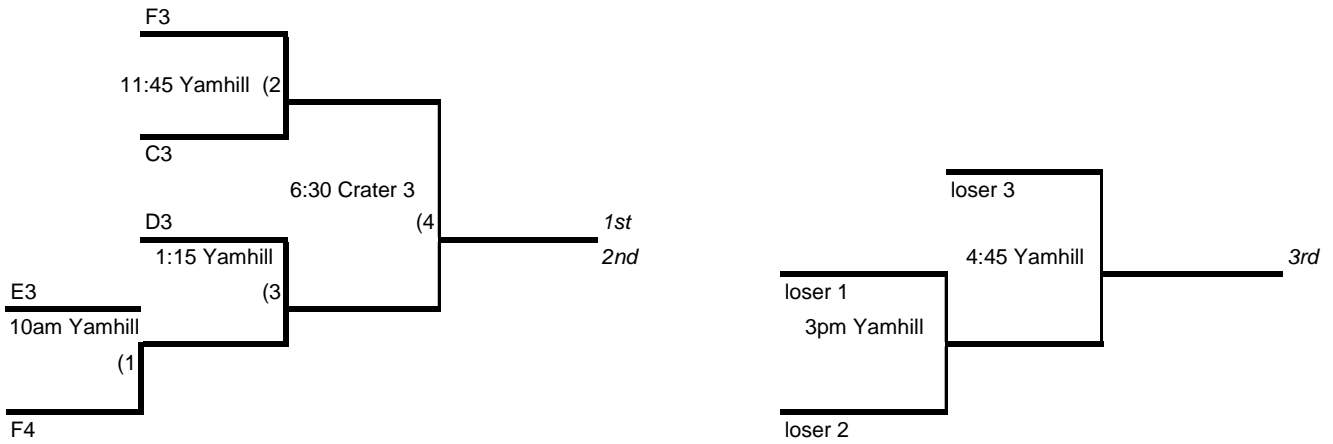

				runs					
POOL B ("C" in West Linn)				POOL B	win	loss	ties	allowed	finish
1:15	WL3	Cascade	vs Lincoln City	Cascade					
3pm	WL3	NC Merchants	vs Lincoln City	North Coast Merchants, Ast.					
4:45	WL3	NC Merchants	vs Cascade	Lincoln City Hurricanes					

				runs					
POOL E ("B"/"C" in Newberg)				POOL E	win	loss	ties	allowed	finish
8:30	J4	WVFP	vs Tigard Blast	Tigard Blast (Heyden)					
10am	J4	Midnight Suns	vs Tigard Blast	Willamette Valley FP					
11:45	J4	Midnight Suns	vs WVFP	Midnight Suns, Juneau					

POOL F ("B"/"C" in Newberg)

SUNDAY 12B & C

GOLD (in Newberg)

SILVER (in Yamhill and Newberg)

12C (in West Linn)