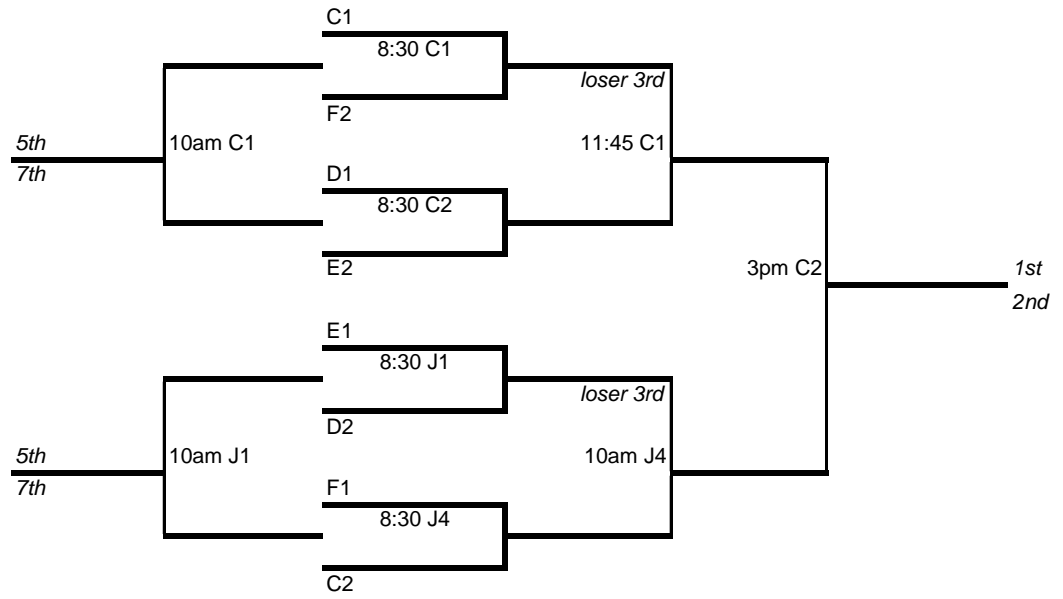

SUNDAY 12B & C

GOLD (in Newberg)