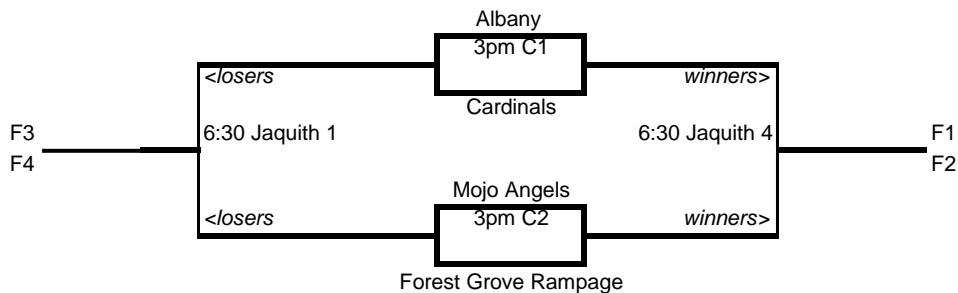

Yamhill = Yamhill Carlton High School, 275 N Maple, Yamhill

No overnight camping, pets, tobacco, alcohol

SATURDAY

Saturday pool play seeds into Sunday bracket "B" & "C" will have separate brackets

				runs					
POOL A ("C" in West Linn)				POOL A	win	loss	ties	allowed	finish
8:30	WL3	West Linn	vs Canby Wildcats	West Linn Lions (Kraemer)					
10am	WL3	Salem Angels	vs Canby Wildcats	Canby Wildcats (McCord)					
11:45	WL3	Salem Angels	vs West Linn	Salem Angels					

				runs					
POOL B ("C" in West Linn)				POOL B	win	loss	ties	allowed	finish
1:15	WL3	Cascade	vs Lincoln City	Cascade					
3pm	WL3	NC Merchants	vs Lincoln City	North Coast Merchants, Ast.					
4:45	WL3	NC Merchants	vs Cascade	Lincoln City Hurricanes					

				runs					
POOL C ("B"/"C" in Newberg)				POOL C	win	loss	ties	allowed	finish
8:30	J1	Jinx	vs Tigers Rage	Tigers Rage, Yamhill					
10am	J1	Jinx	vs Scorpions	Scorpions, Dallas					
11:45	J1	Tigers Rage	vs Scorpions	Jinx, Newberg					

				runs					
POOL D ("B"/"C" in North Marion)				POOL D	win	loss	ties	allowed	finish
1:15	NM4	Haydens Reneg	vs Scappoose	Hayden's Renegades, LO					
3pm	NM4	Sweet Home	vs Scappoose	Scappoose					
4:45	NM4	Sweet Home	vs Haydens Reneg	Sweet Home					

				runs					
POOL E ("B"/"C" in Newberg)				POOL E	win	loss	ties	allowed	finish
8:30	J4	WVFP	vs Tigard Blast	Tigard Blast (Heyden)					
10am	J4	Midnight Suns	vs Tigard Blast	Willamette Valley FP					
11:45	J4	Midnight Suns	vs WVFP	Midnight Suns, Juneau					

POOL F ("B"/"C" in Newberg)