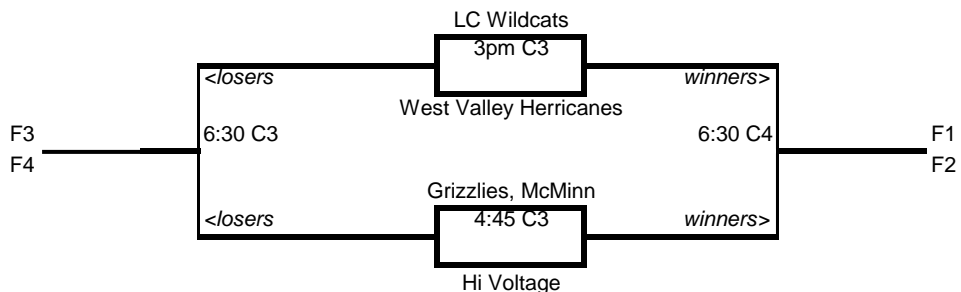

Midnight Suns

June 27 & 28, 2009
Newberg & West Linn, Oregon
10B & 10C

Rainout Hotline 888-852-1115
updated at 10 pm Friday night, and 6:30 Sat & Sun Mornings
youthfastpitch.com youthfastpitch@gmail.com

Coaches - tell us you got your start times by email, youthfastpitch@gmail.com or call 503-864-4487, ext. 200

C = Crater Complex, 203 Foothills Drive, Newberg

J = Jaquith Park, 1400 Main St., Newberg

WL=West Linn, Willamette Park, 10th Street Exit off I-205, go 1 block south to T in road, go right on Willamette Dr., then go 2 blocks and turn left on 12th Street, go straight into park

No overnight camping, pets, tobacco, alcohol

SATURDAY

Saturday pool play seeds into Sunday bracket "B" & "C" will have separate brackets

POOL A ("C" in West Linn)				POOL A	win	loss	ties	allowed	finish
8:30	WL2	Tigard Blast	vs	Westview	Westview Wildcats				
10am	WL2	Tigard Blast	vs	Voodoo Dollz	Voodoo Dollz				
11:45	WL2	Westview	vs	Voodoo Dollz	Tigard Blast				

POOL B ("C" in West Linn)				POOL B	win	loss	ties	allowed	finish
1:15	WL2	Waldport Rascals	vs	Team Eclypse	Waldport Rascals				
3pm	WL2	Waldport Rascals	vs	Oregon Crushers	Team Eclypse				
4:45	WL2	Team Eclypse	vs	Oregon Crushers	Oregon Crushers				

POOL C ("B"/"C" in Newberg)				POOL C	win	loss	ties	allowed	finish
8:30	C4	Hillsboro Thunder	vs	Midnight Suns	Hillsboro Thunder				
10am	C4	Hillsboro Thunder	vs	N. Marion Pryde	North Marion Pryde				
11:45	C4	Midnight Suns	vs	N. Marion Pryde	Midnight Suns				

POOL D ("B"/"C" in Newberg)				POOL D	win	loss	ties	allowed	finish
1:15	C4	Wilsonville Catz	vs	Banks Aces	Banks Aces				
3pm	C4	Volcanoes	vs	Banks Aces	Wilsonville Catz				
4:45	C4	Volcanoes	vs	Wilsonville Catz	Salem-Keizer Volcanoes				

POOL E ("B"/"C" in Newberg)

POOL F ("B"/"C" in Newberg)