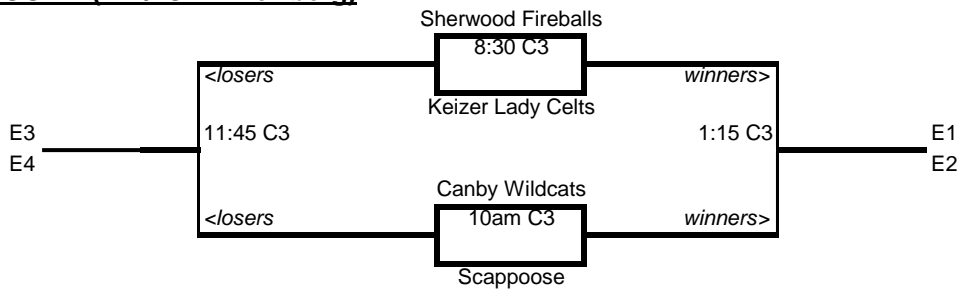

POOL E ("B"/"C" in Newberg)

POOL F ("B"/"C" in Newberg)