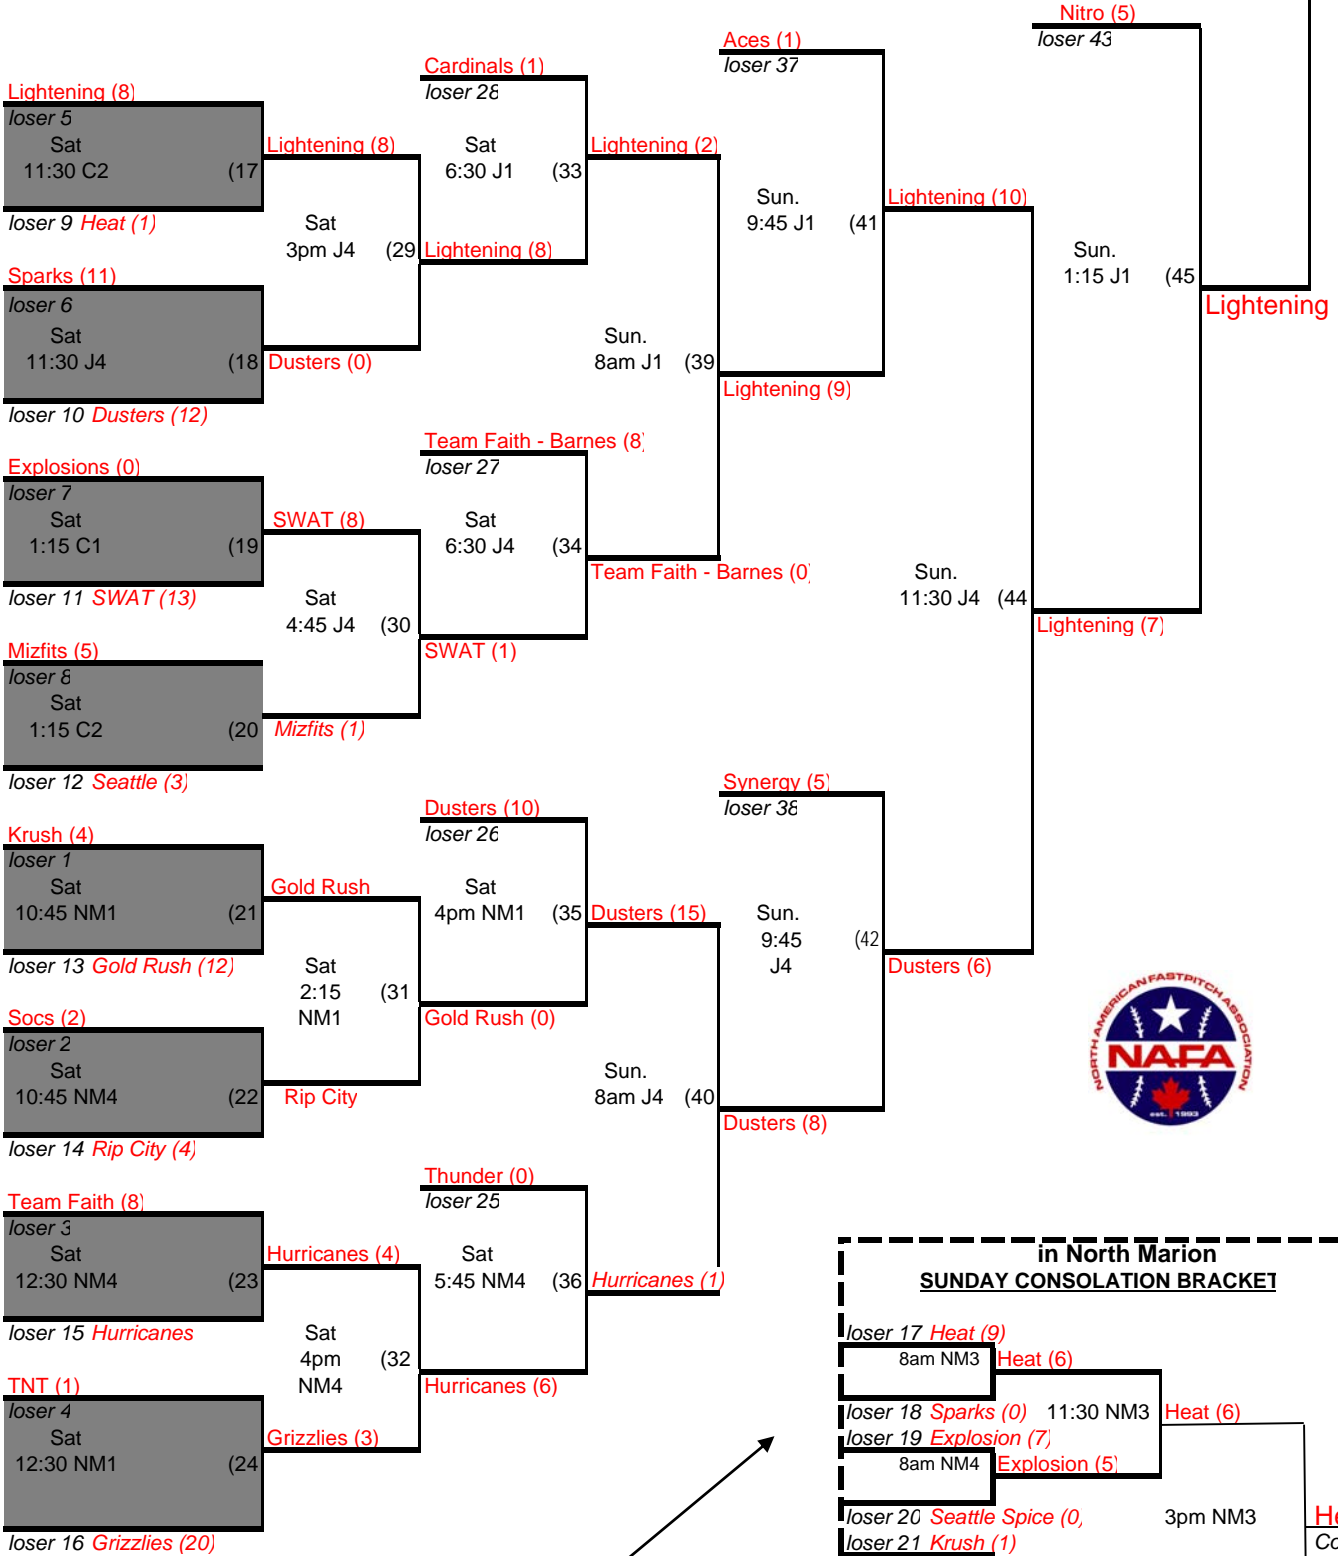

**Loser's bracket  
14B**

all teams losing first 2 games of double elimination play Sunday consolation