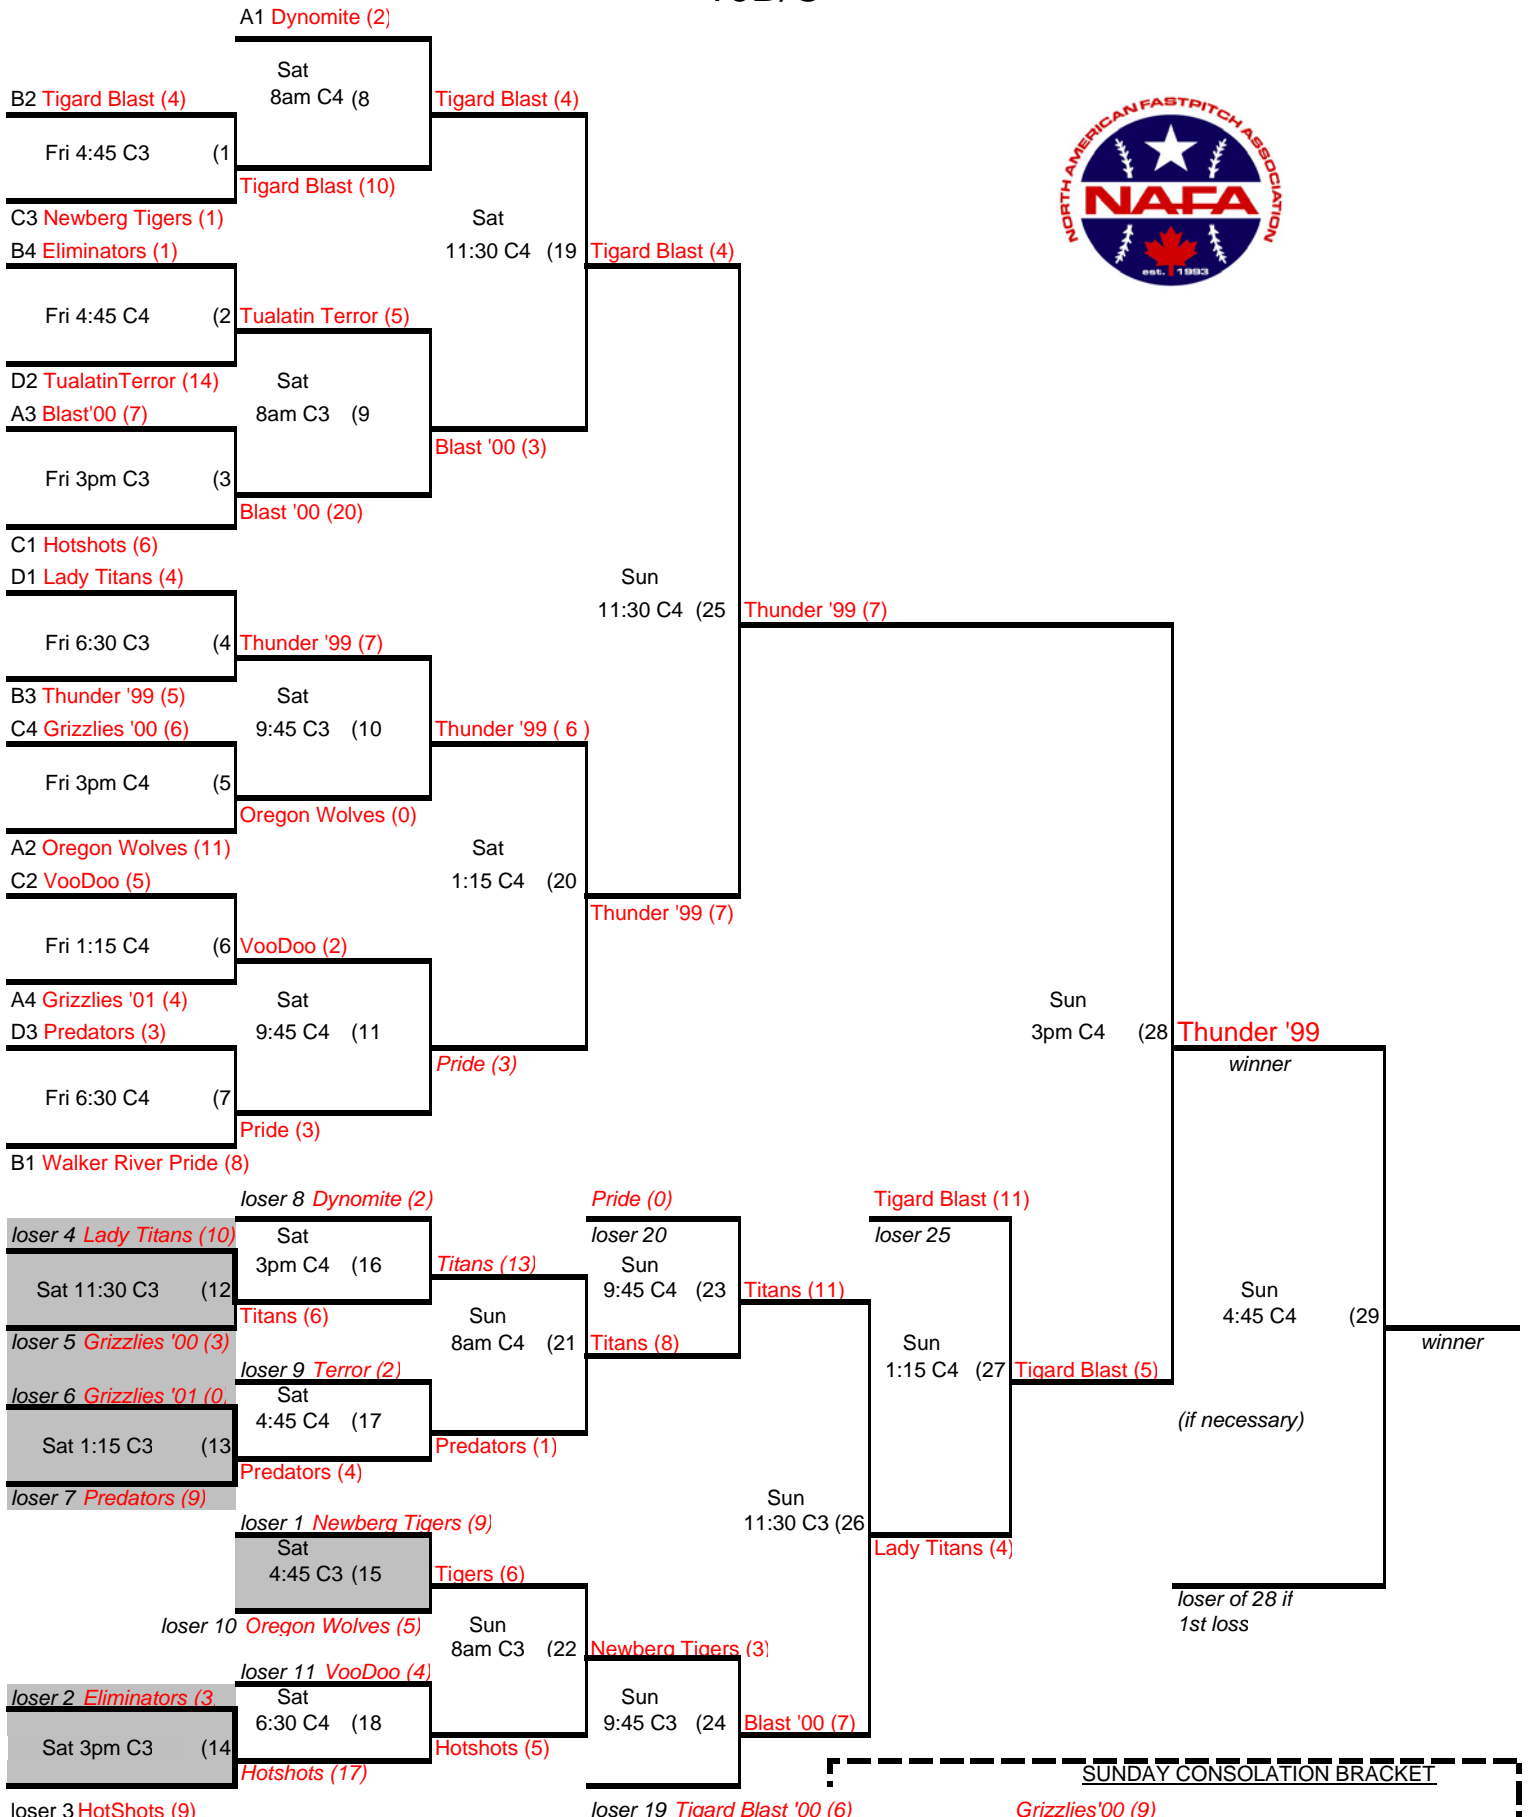

2010 NAFA Western World Series

July 22-25, 2010

10B/C

Hi-lighted game losers to consolation bracket on Sunday